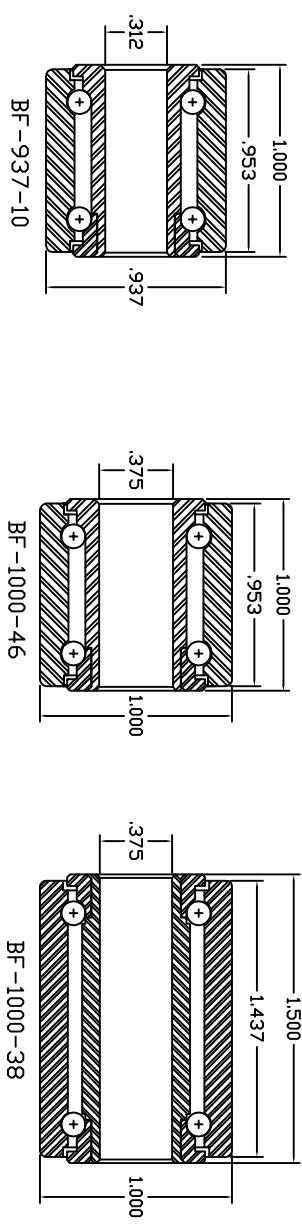

PHONE: 423 235-4163
 FAX: 423 235-6076

bel-fab.com

STANDARD UNGROUND ROLLER BEARING

COUNTERSUNK UNGROUND ROLLER BEARING

8-01-2011

OTHER SIZES AVAILABLE UPON REQUEST ALSO SOME BEARINGS AVAILABLE IN NYLON AND STAINLESS STEEL

SCALE = FULL