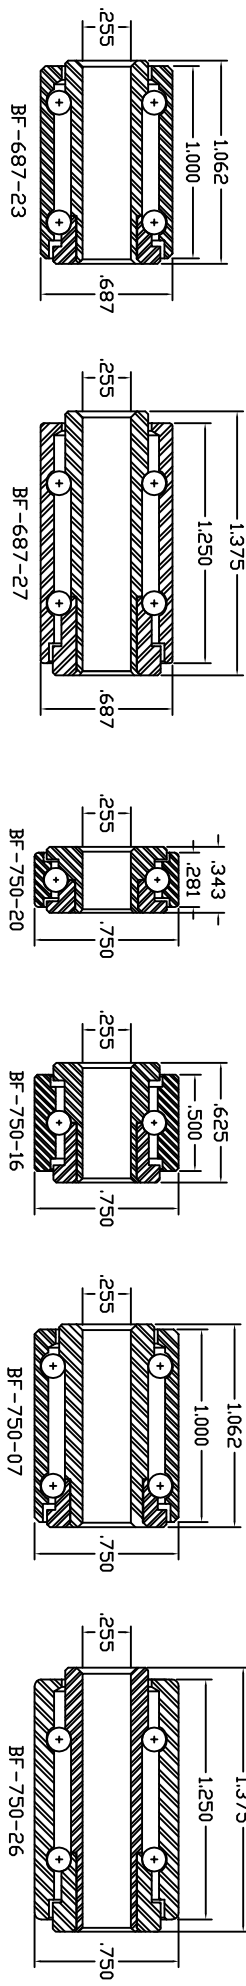

PHONE: 423 235-4163
 FAX: 423 235-6076

bel-fab.com

STANDARD UNGROUND ROLLER BEARING

COUNTERSUNK UNGROUND ROLLER BEARING

8-01-2011

OTHER SIZES AVAILABLE UPON REQUEST ALSO SOME BEARINGS AVAILABLE IN NYLON AND STAINLESS STEEL

SCALE = FULL